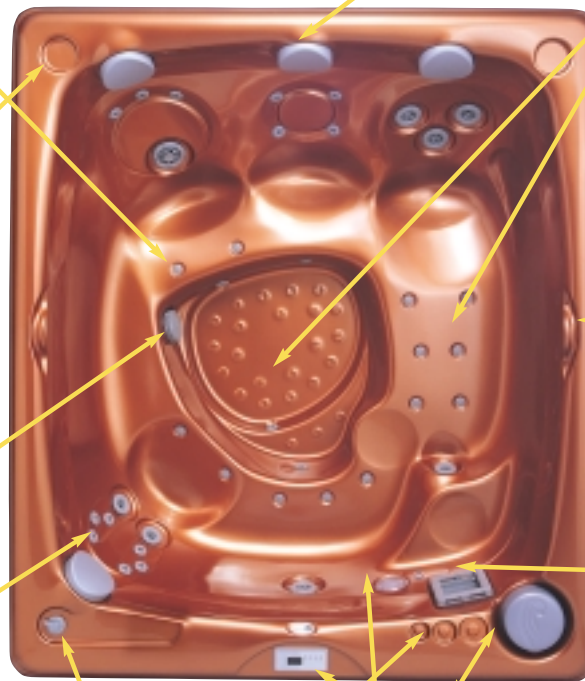

Skimmer

- Skimmer sucks water from the water level; water is then forced down to the filter

Water Jets

- Happy Spas are fitted with various groups of water jets in order to reach optimal massage effect
- There are six types of jets to be found on Happy Spas; the jets provide directional, rotational or whirly flow

Filter barrel with cartridge

- An important part of Happy Spa equipment is a top pressure filtration system integrated with ozonator which decreases the use of chemicals; Its contribution to low maintenance is substantial

TurboBoost system

- Water and air massage systems are connected into the unique TurboBoost Central system enabling a smooth control of massage intensity

Control panel

- You can control the massage pump, blower and light on the top control panel with electronic display
- The control panel is also used to a set up water temperature, filter cycle, etc.

Waterworks

- Space for Waterworks
- lighted Waterworks is an extra accessory available only for Happy Spas (except from Noel and Bob)... enjoy the new dimension of relaxation.

Light

- Pleasant night atmosphere will be raised by integrated lighting with two color filters
- As an accessory, you can buy multifunctional Rainbow Light