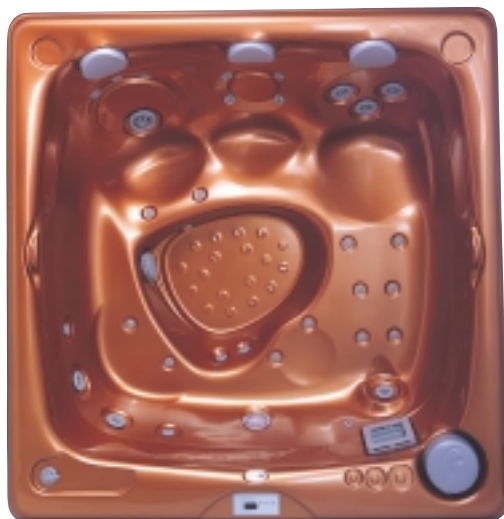

Aston

Although Aston is one of the smaller spas, it pleasantly surprises by its wide range of massage possibilities. You will find your whole aching body perfectly relaxed after you try all massage positions in this spa. The intensity of massage is up to you – you can regulate it to your needs by TurboBoost system.

Shell Dimensions	195 x 199 x 79 cm	Handrail	2x
Dimensions with Cabinet	195 x 199 x 86 cm	Pillows / color	3/grey
Water Capacity	820 litres	Light	1 intensities/2 color filters
Spa Weight – dry / filled	310/1 130 kg	Cover / Color Selection	yes/6
Selection of acrylic colors	5	Cabinet / Color Selection	yes/6
Insulation	Thermoguard	Protective Bottom Pan	yes
Seating positions / Seats / Loungers	4/3/1	Electronic Control Panel and el.pack	FS 101/LCD display
Total number of Jets	31	Massage Pump - 1/dual	1,5/0,37 kW + 3 HP
- Water Jets	19	Air blower	1,2 kW
- Air Jets	12	Pressure Filtration	yes
TurboBoost system	Central	Ozonator	UV ozone
Boost Control regulace	1	Heater	2 kW
		Operation and Protection System	Nordic